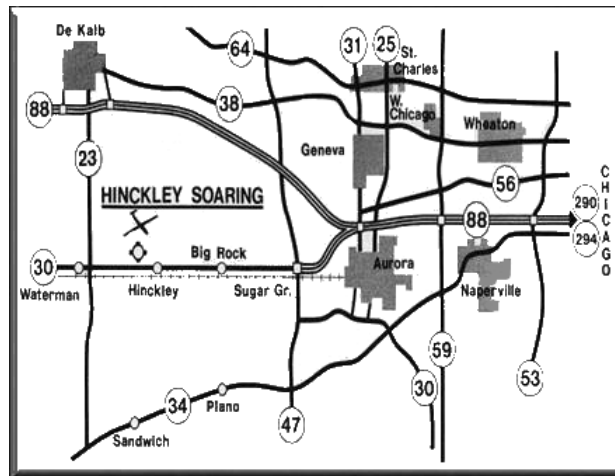

2011-04

Flight Reservations

Windy City provides soaring rides April through November, depending on weather, on weekends only. Flight reservations are suggested

Call Today

815-286-7200

www.windycitysoaring.org

Directions

Windy City Soaring Association
Hinckley, IL

Hinckley Airfield (0C2) located on US Highway 30 just 3 miles west of the friendly village of Hinckley, Illinois. That's about 50 miles west of Chicago

Red Tail Ride

3000

All our flights include a brief overview of soaring and controls of the sailplane. When you are buckled in and ready to go the sailplane will be connected to the tow plane with a 200ft. Rope. The Red Tail ride includes a tow to **3000ft.** above the earth. Your soaring flight will last approximately 20-25 minutes depending on weather. It's an enjoyable introduction to soaring with plenty of time to get comfortable and enjoy the thrill. You may even see a Red Tail Hawk flying alongside you.